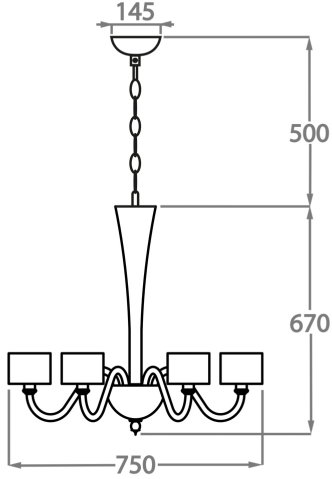

Murano Glass Finish

Clear Venetian Glass

Smoke Venetian Glass

Grey Venetian Glass

Available Sizes

6 Light

CL527-6,

Height: 67 cm (26.38")

Diameter: 75 cm (29.53")

Bulbs: 6 x 42W E14 Golf Ball Bulbs/Lamps only

Net Weight: 11 kg / 24 lb

10 Light

CL527-10,

Height: 80 cm (31.5")

Diameter: 100 cm (39.37")

Bulbs: 10 x 42W E14 Golf Ball Bulbs/Lamps only

Net Weight: 12 kg / 26 lb

16 Light

CL527-16,

Height: 84 cm (33.07")

Diameter: 122 cm (48.03")

Bulbs: 16 x 42W E14 Golf Ball Bulbs/Lamps only

Net Weight: 25 kg / 55 lb

This chandelier includes 7" short drum shades. Please use 'Golf Ball' bulbs/lamps only.

The dimensions of the central rod/chain and ceiling rose are not included in the height measurements.
Standard rod/chain and ceiling rose is 50cm if not otherwise specified by customer.