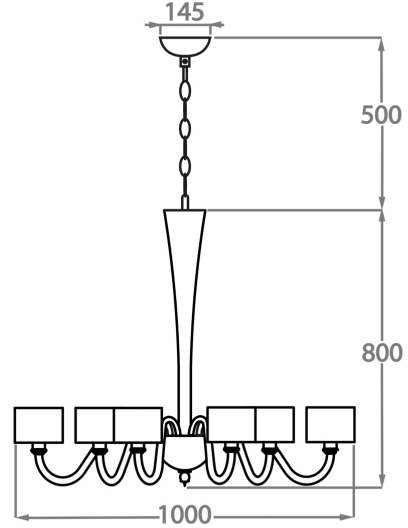

Murano Glass Finish

Clear Venetian Glass

Smoke Venetian Glass

Grey Venetian Glass

Available Sizes

6 Light

CL527-6,

Height: 67 cm (26.38")

Diameter: 75 cm (29.53")

Bulbs: 6 x 42W E14 Golf Ball Bulbs/Lamps only

Net Weight: 11 kg / 24 lb

10 Light

CL527-10,

Height: 80 cm (31.5")

Diameter: 100 cm (39.37")

Bulbs: 10 x 42W E14 Golf Ball Bulbs/Lamps only

Net Weight: 12 kg / 26 lb

16 Light

CL527-16,

Height: 84 cm (33.07")

Diameter: 122 cm (48.03")

Bulbs: 16 x 42W E14 Golf Ball Bulbs/Lamps only

Net Weight: 25 kg / 55 lb

This chandelier includes 7" short drum shades. Please use 'Golf Ball' bulbs/lamps only.

The dimensions of the central rod/chain and ceiling rose are not included in the height measurements.
Standard rod/chain and ceiling rose is 50cm if not otherwise specified by customer.