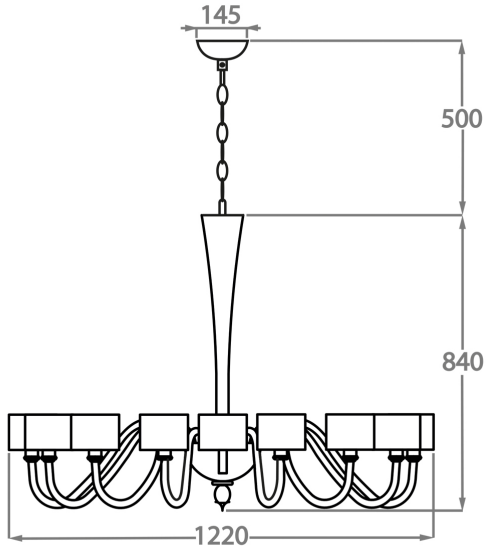

Murano Glass Finish

Clear Venetian Glass

Smoke Venetian Glass

Grey Venetian Glass

Available Sizes

6 Light

CL527-6,

Height: 67 cm (26.38")

Diameter: 75 cm (29.53")

Bulbs: 6 x 42W E14 Golf Ball Bulbs/Lamps only

Net Weight: 11 kg / 24 lb

10 Light

CL527-10,

Height: 80 cm (31.5")

Diameter: 100 cm (39.37")

Bulbs: 10 x 42W E14 Golf Ball Bulbs/Lamps only

Net Weight: 12 kg / 26 lb

16 Light

CL527-16,

Height: 84 cm (33.07")

Diameter: 122 cm (48.03")

Bulbs: 16 x 42W E14 Golf Ball Bulbs/Lamps only

Net Weight: 25 kg / 55 lb

This chandelier includes 7" short drum shades. Please use 'Golf Ball' bulbs/lamps only.

The dimensions of the central rod/chain and ceiling rose are not included in the height measurements.
Standard rod/chain and ceiling rose is 50cm if not otherwise specified by customer.