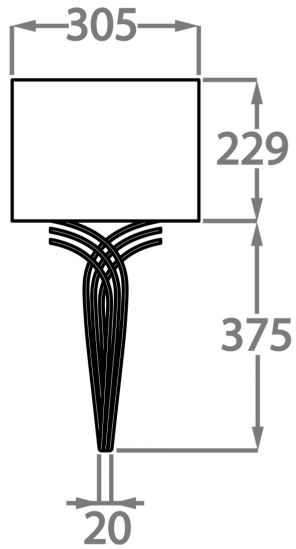

Metal Finish

Brushed Dark
Bronze

Brushed Gold

Brushed Nickel

Available Sizes

One size only

WL209,

Height: 37.5 cm (14.76")

Width: 18 cm (7.09")

Bulbs: 1 x 25w E14

Net Weight: 2 kg / 4 lb

All our wall lights are suitable for bathrooms if positioned in Zone 3. Please refer to the IP Rating Guide in the Bathroom Section on our website