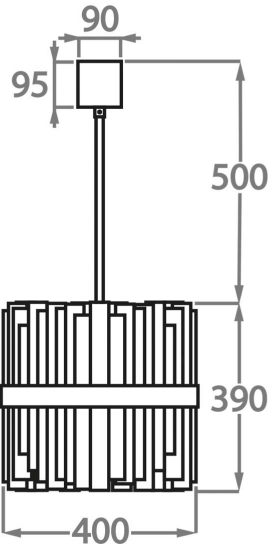

CL122-PEN-20,
Height: 39 cm (15.35")
Diameter: 20 cm (7.87")
Bulbs: 6 x 25w or 4w LED G9
Net Weight: 8 kg / 18 lb

Size Two

CL122-PEN-30,
Height: 39 cm (15.35")
Diameter: 30 cm (11.81")
Bulbs: 8 x 25w or 4w LED G9
Net Weight: 8 kg / 13 lb

Size Three

CL122-PEN-40,
Height: 39 cm (15.35")
Diameter: 40 cm (15.75")
Bulbs: 10 x 25w or 4w LED G9
Net Weight: 8 kg / 13 lb

The dimensions of the supporting rod and ceiling rose are not included in the height measurements
The standard rod and ceiling rose are 50cm (20") high from the top of the pendant, if not otherwise specified by the client