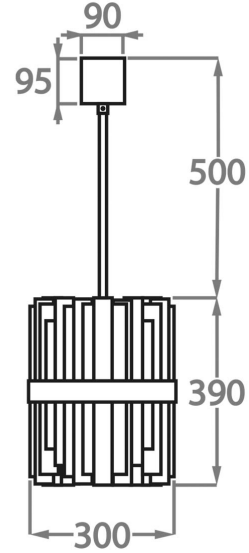

CL122-PEN-20,
Height: 39 cm (15.35")
Diameter: 20 cm (7.87")
Bulbs: 6 x 25w or 4w LED G9
Net Weight: 8 kg / 18 lb

Size Two

CL122-PEN-30,
Height: 39 cm (15.35")
Diameter: 30 cm (11.81")
Bulbs: 8 x 25w or 4w LED G9
Net Weight: 8 kg / 13 lb

Size Three

CL122-PEN-40,
Height: 39 cm (15.35")
Diameter: 40 cm (15.75")
Bulbs: 10 x 25w or 4w LED G9
Net Weight: 8 kg / 13 lb

The dimensions of the supporting rod and ceiling rose are not included in the height measurements
The standard rod and ceiling rose are 50cm (20") high from the top of the pendant, if not otherwise specified by the client