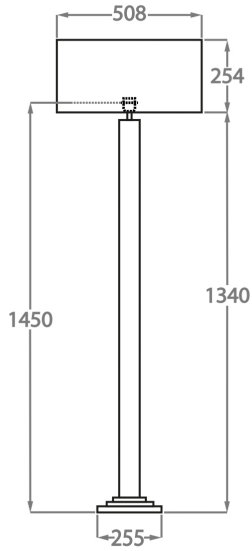

BELLA FIGURA

Berkeley Floor Lamp

FL290

Collection Name

ART DECO COLLECTION

A very imposing floor lamp made out of a column of cast and hand-carved Lucite. This floor lamp can be ordered in any height from 145cm to 160cm at no extra cost.

Black

Cream

Silver

Brown

Available Sizes

One Size

FL290,

Width: 22.5 cm (8.86")

Depth: 22.5 cm (8.86")

Bulbs: 1 x 60w E27

Net Weight: 13 kg / 29 lb

Dimensions are measured from the base of the lamp to the middle of the bulb holder and are excluding shade

Shades can also be made with Customer Own Material (COM)

Overall height at 145cm high with a 20" short drum shade 165cm - 65"