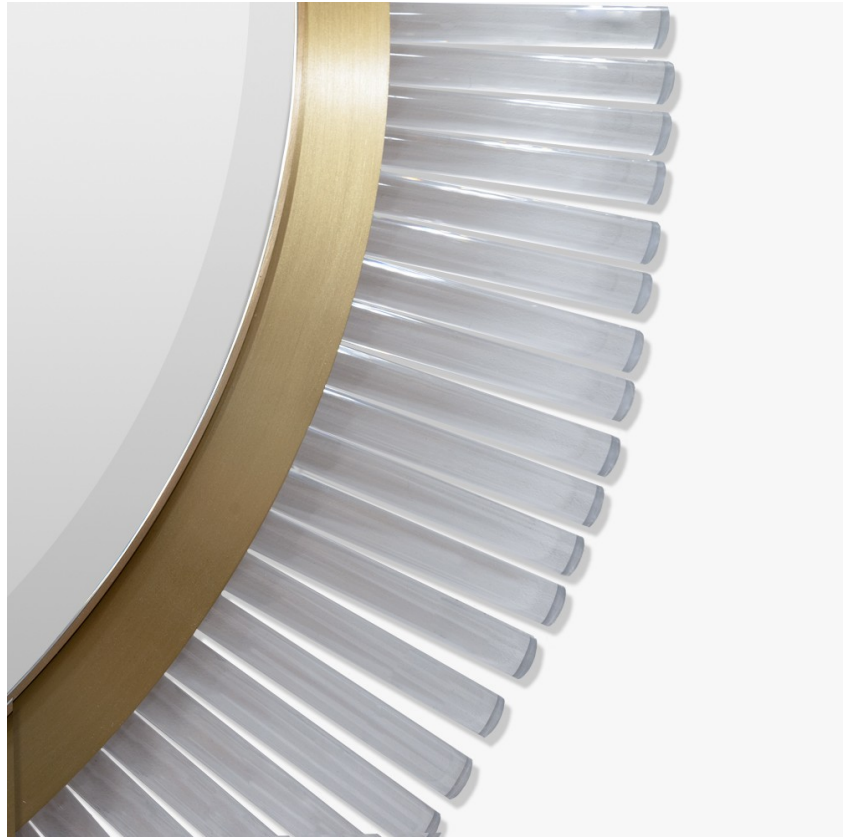

BELLA FIGURA

Belgrave Square Straight Mirror

M123-S

Collection Name
REFLECT COLLECTION

Comprised of sporadic or straight Lucite rods, this mirror is another contemporary addition to the Belgrave Square family from the Mayfair Collection. This ornate mirror can be lit by a long LED strip positioned above the Lucite rods to create a beautifully warm lighting effect which reflects off the distressed glass.

Belgrave Square Straight Mirror in Brushed Gold and Clear Lucite

Available Finishes

Lucite Finish

Clear Lucite
Rods

Frosted Lucite
Rods

Metal Finish

Antique
Brushed Brass

Bronze

Brushed Gold

Brushed Nickel

Polished Gold

Polished
Nickel

Available Sizes

Size One

M123-S,

Diameter: 127 cm (50")

Depth: 5.4 cm (2.13")

Net Weight: 46 kg / 101 lb