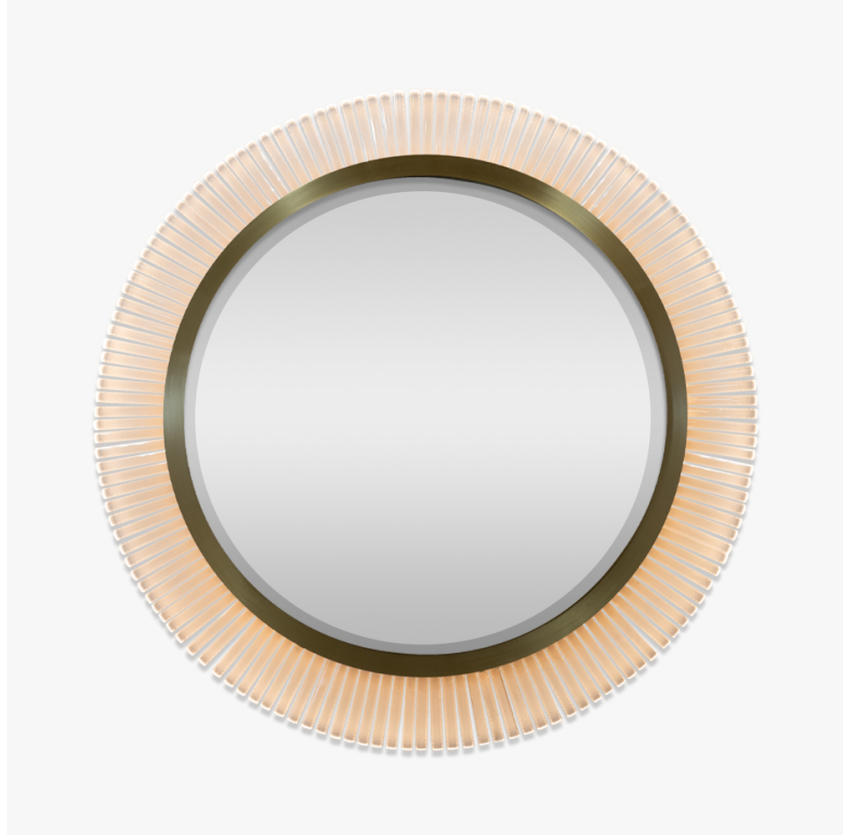

# BELLA FIGURA

## Belgrave Square Straight LED Mirror

M123-S-LED

Collection Name  
REFLECT COLLECTION

Comprised of sporadic or straight Lucite rods, this mirror is another contemporary addition to the Belgrave Square family from the Mayfair Collection. This ornate mirror can be lit by a long LED strip positioned above the Lucite rods to create a beautifully warm lighting effect which reflects off the distressed glass.

Belgrave Square Straight LED Mirror in Brushed Gold and Clear Lucite

### Size One

M123-S-LED,

Diameter: 127 cm (50")

Depth: 5.4 cm (2.13")

Net Weight: 46 kg / 101 lb