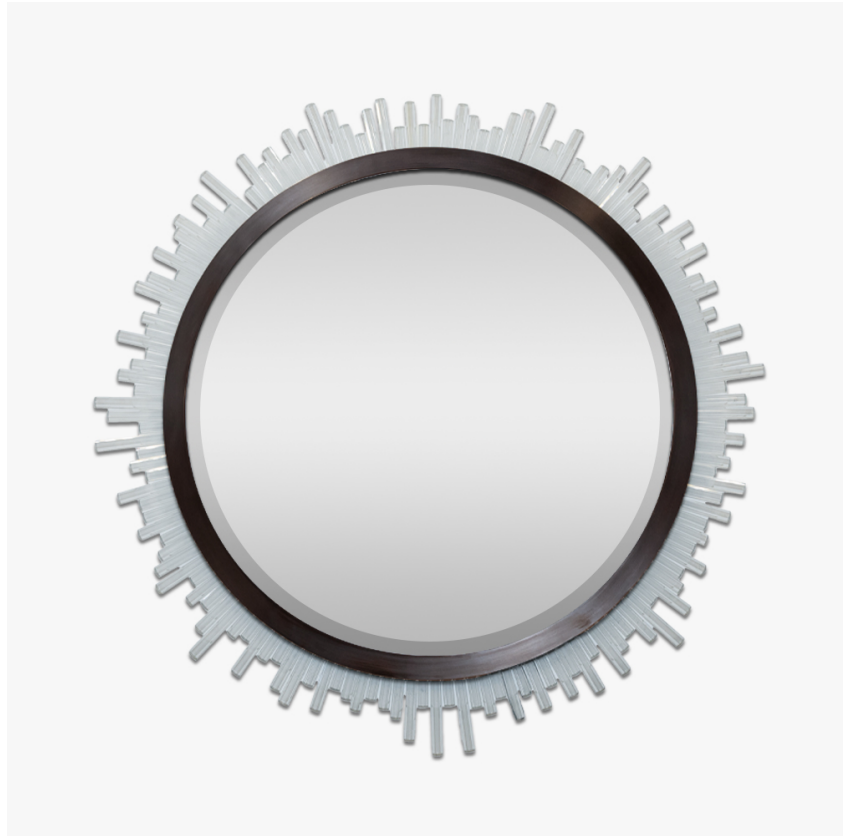

BELLA FIGURA

Belgrave Square Random Mirror

M123-R

Collection Name
REFLECT COLLECTION

Comprised of sporadic or straight Lucite rods, this mirror is another contemporary addition to the Belgrave Square family from the Mayfair Collection. This ornate mirror can be lit by a long LED strip positioned above the Lucite rods to create a beautifully warm lighting effect which reflects off the distressed glass.

Belgrave Square Random Mirror in Bronze and Clear Lucite

Available Finishes

Lucite Finish

Clear Lucite Rods

Frosted Lucite Rods

Metal Finish

Antique Brushed Brass

Bronze

Brushed Gold

Brushed Nickel

Polished Gold

Polished Nickel

Available Sizes

Size One

M123-R,

Diameter: 127 cm (50")

Depth: 5.4 cm (2.13")

Net Weight: 46 kg / 101 lb