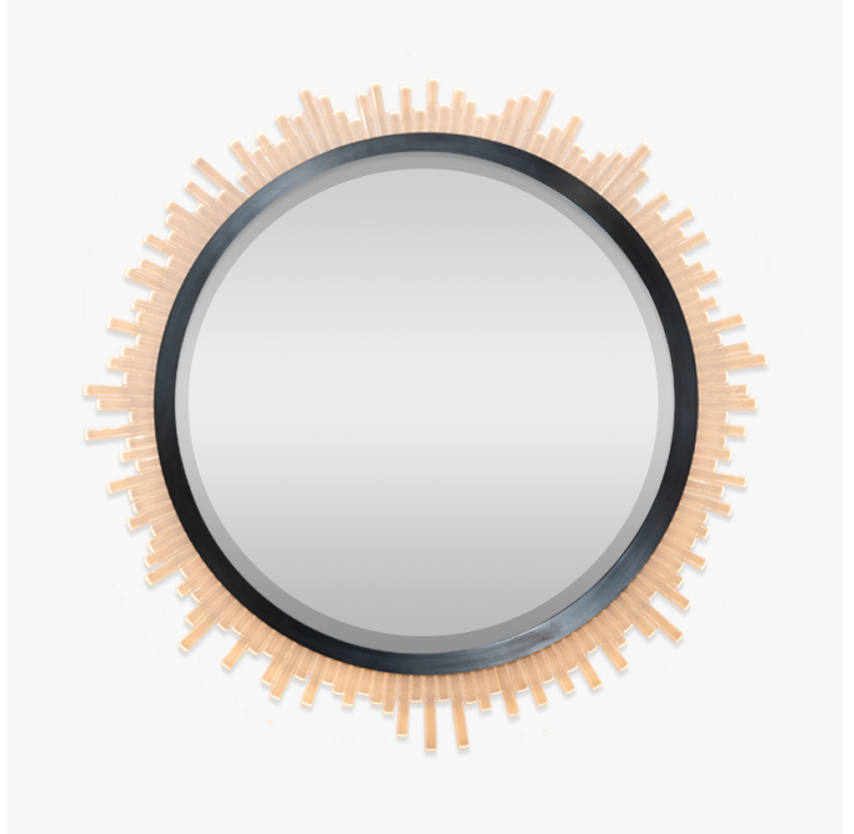

BELLA FIGURA

Belgrave Square Random LED Mirror

M123-R-LED

Collection Name
REFLECT COLLECTION

Comprised of sporadic or straight Lucite rods, this mirror is another contemporary addition to the Belgrave Square family from the Mayfair Collection. This ornate mirror can be lit by a long LED strip positioned above the Lucite rods to create a beautifully warm lighting effect which reflects off the distressed glass.

Belgrave Square Random LED Mirror in Bronze and Clear Lucite

Available Finishes

Lucite Finish

Clear Lucite Rods

Frosted Lucite Rods

Metal Finish

Antique Brushed Brass

Bronze

Brushed Gold

Brushed Nickel

Polished Gold

Polished Nickel

Available Sizes

Size One

M123-R-LED,

Diameter: 127 cm (50")

Depth: 5.4 cm (2.13")

Net Weight: 46 kg / 101 lb